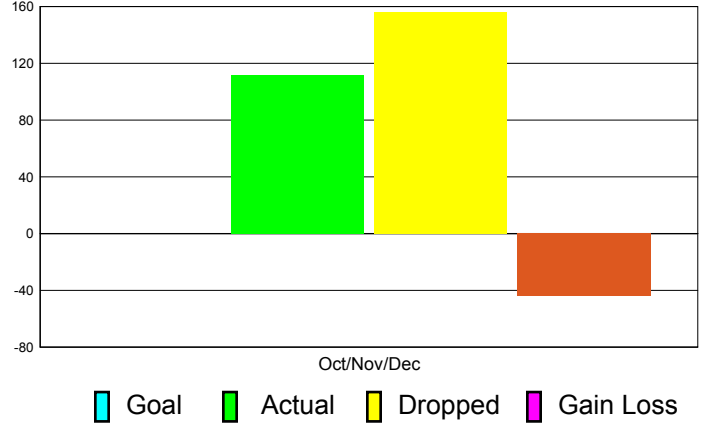

### YTD Status Quo Clubs 2010-2011

Status Quo Clubs Compared to Status Quo Members

## MEMBERSHIP

Membership Results  
2011-2012

Membership  
2010-2011

Month	Net Memb Goal	Actual New Memb	Actual Dropped Memb	Gain/Loss of Memb	Gain/ Loss of Memb
Oct/Nov/Dec	0	112	156	-44	2
<b>Totals</b>	<b>0</b>	<b>112</b>	<b>156</b>	<b>-44</b>	<b>2</b>

### Membership Results 2011-2012

Goal, New, Dropped, Gain/Loss