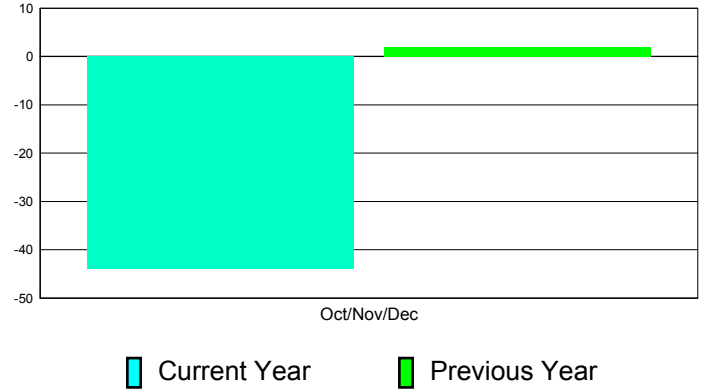

Comparison of Membership Gain/Loss

Current Year Compared to the Previous Year