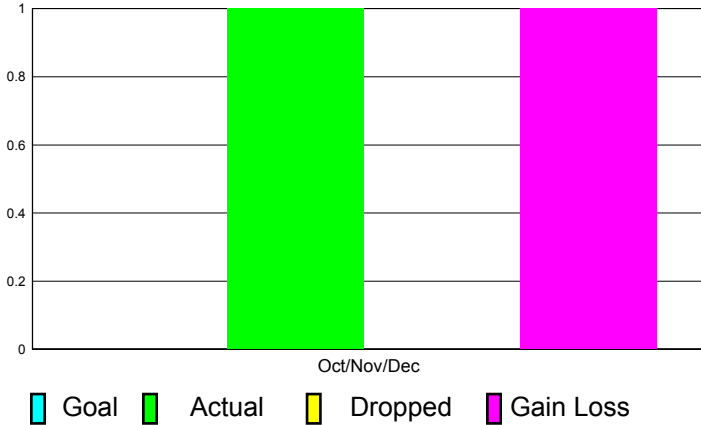

## CLUBS

Club Results  
2011-2012

Clubs  
2010-2011

Month	New Club Goal	Actual New Clubs	Actual Dropped Clubs	Gain/Loss of Clubs	Gain/Loss of Clubs
Oct/Nov/Dec	0	1	0	1	0
<b>Totals</b>	<b>0</b>	<b>1</b>	<b>0</b>	<b>1</b>	<b>0</b>

### Club Results 2011-2012

Goal, New, Dropped, Gain/Loss